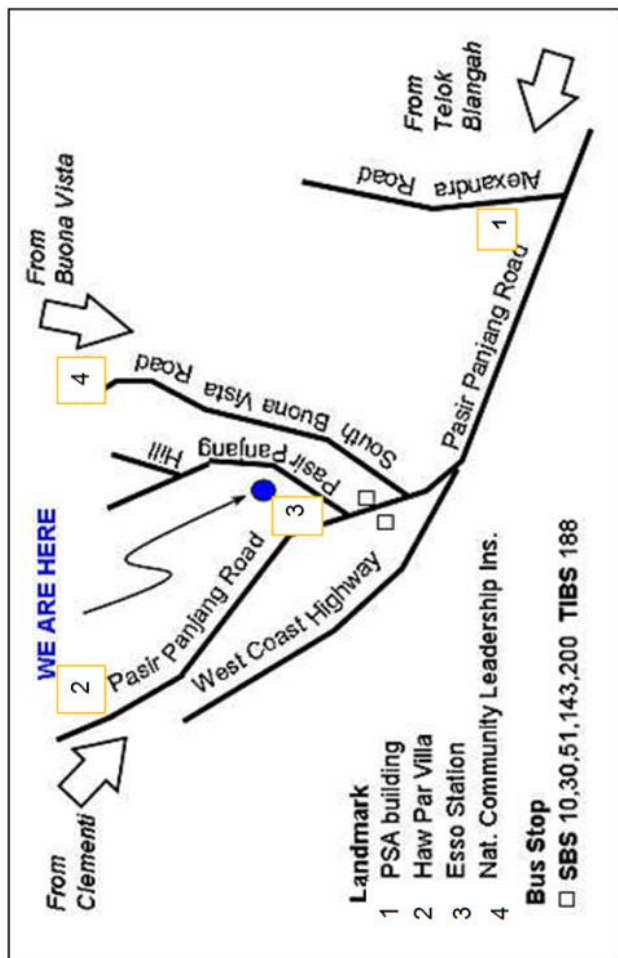

We would like to invite you, your family and friends to join us for the following activities every Sunday:

SUNDAY WORSHIP SERVICES
(English & Mandarin)
9.00-10.30 A.M.

KOOL CLUB (2-12 years old)
SUNDAY 9.00-10.30 A.M.

YOUTH MINISTRY
SATURDAY 4.00-6.00 P.M.